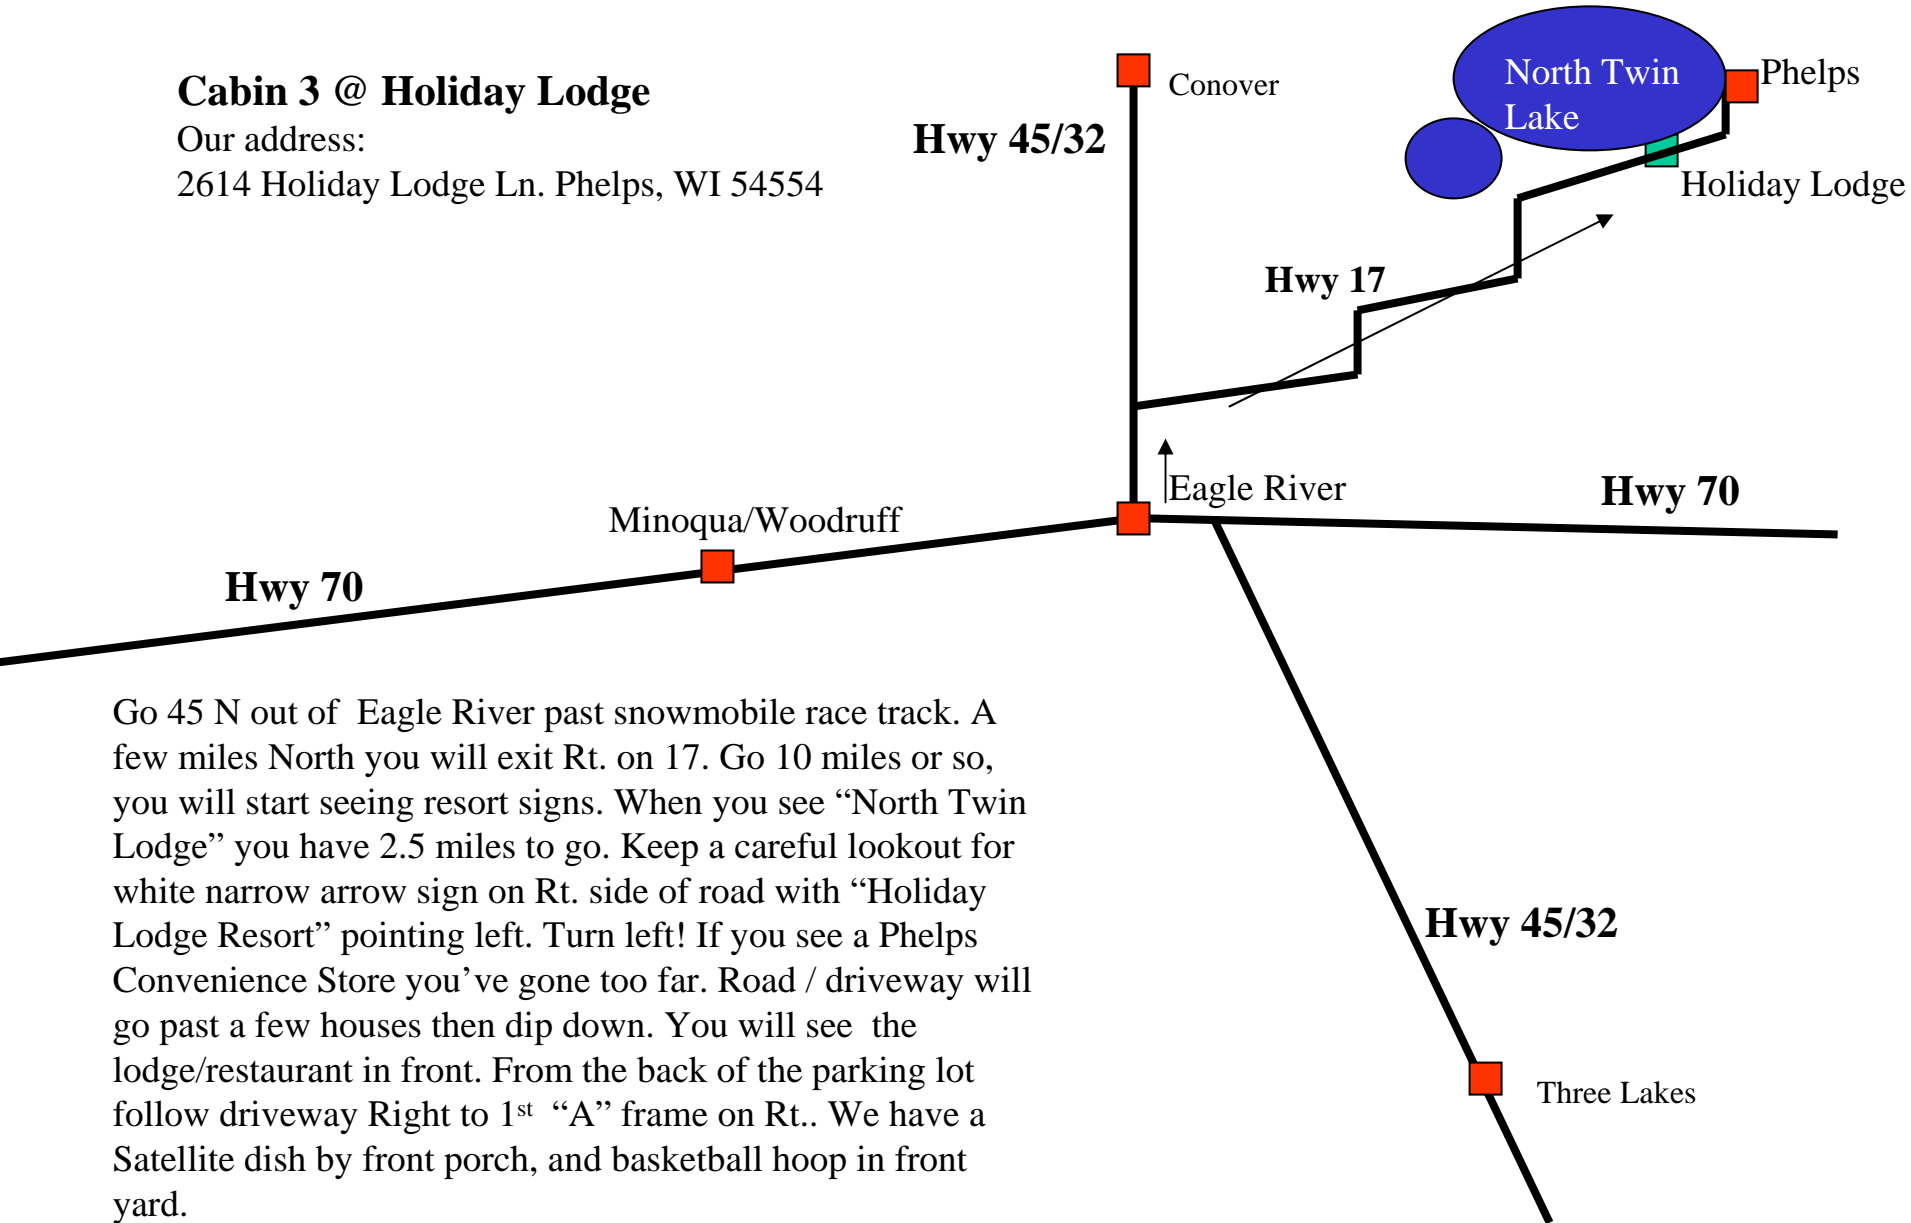

Cabin 3 @ Holiday Lodge

Our address:

2614 Holiday Lodge Ln. Phelps, WI 54554

Go 45 N out of Eagle River past snowmobile race track. A few miles North you will exit Rt. on 17. Go 10 miles or so, you will start seeing resort signs. When you see “North Twin Lodge” you have 2.5 miles to go. Keep a careful lookout for white narrow arrow sign on Rt. side of road with “Holiday Lodge Resort” pointing left. Turn left! If you see a Phelps Convenience Store you’ve gone too far. Road / driveway will go past a few houses then dip down. You will see the lodge/restaurant in front. From the back of the parking lot follow driveway Right to 1st “A” frame on Rt.. We have a Satellite dish by front porch, and basketball hoop in front yard.